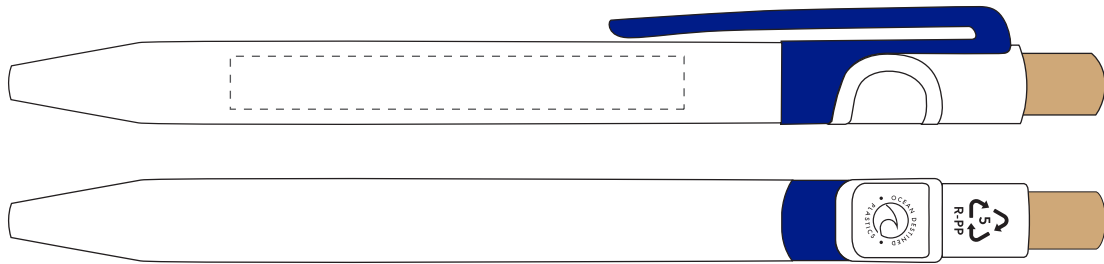

| | | |
|-----------|------------|-------------------------|
| Your Ref: | Quantity: | Product Code: TPC000118 |
| Our Ref: | Version: 1 | Product Colour: BLUE |

PRINTING CONCERNS:**PRODUCT INFO:**

We stock this item in the following colours

**PANTONE REFERENCE(S)**

 Full colour printing

ARTWORK SCALE 100%

Product Image for visualisation
- colours may vary

ARTWORK SCALE 100%
Digital print area: 60mm x 7mm

The dashed line is to demonstrate print area and will not appear on your printed item